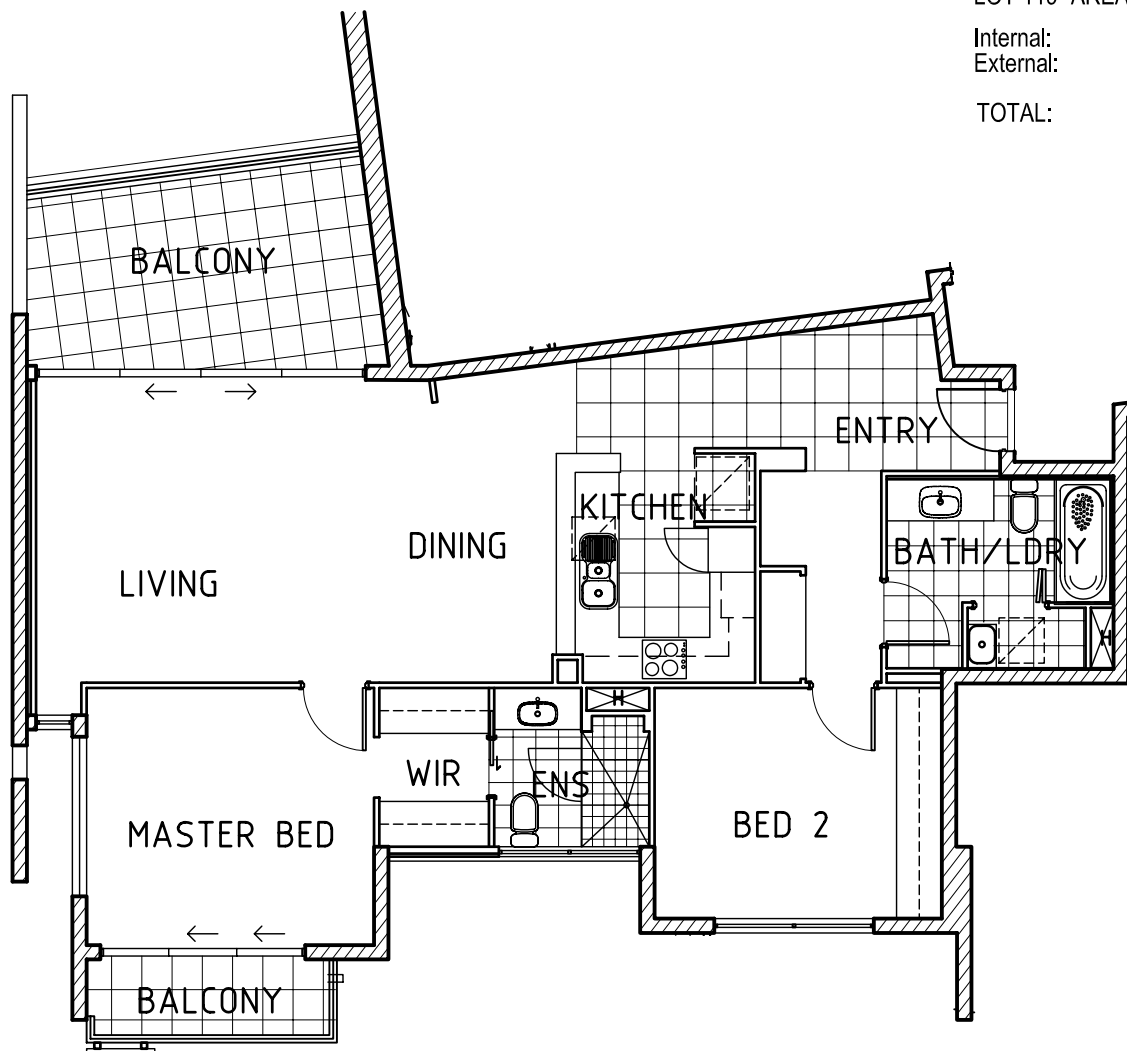

LOCATION PLAN
LOT 119- AREA

Internal: 96sqm
External: 17sqm

TOTAL: 113sqm

LOT 119 - (APARTMENT 119)

LEVEL F

Disclaimer