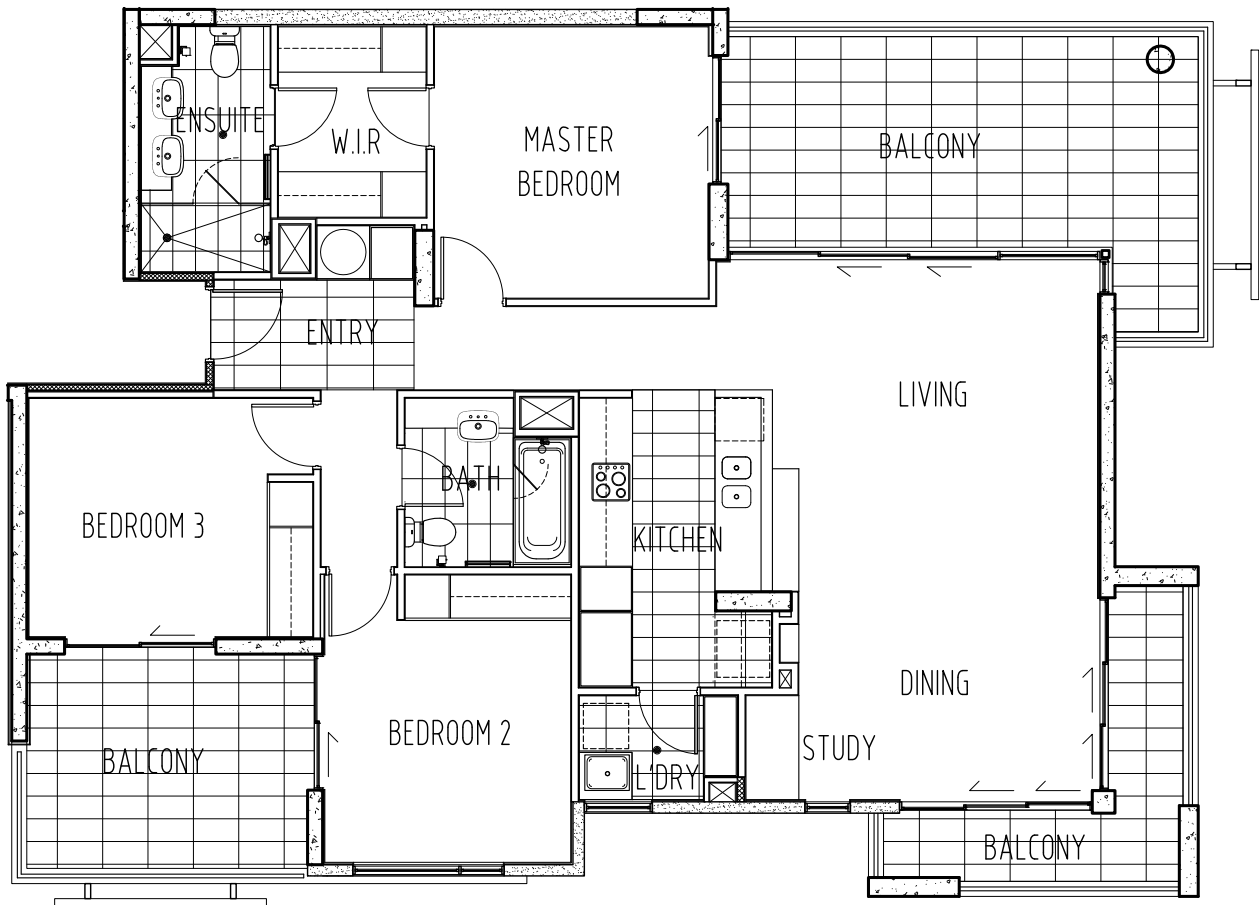

LOCATION PLAN

LOT 43 - AREA

Internal: 121 sqm

External: 41 sqm

TOTAL: 162 sqm

LOT 43 - (APARTMENT 43)

LEVEL K

Disclaimer